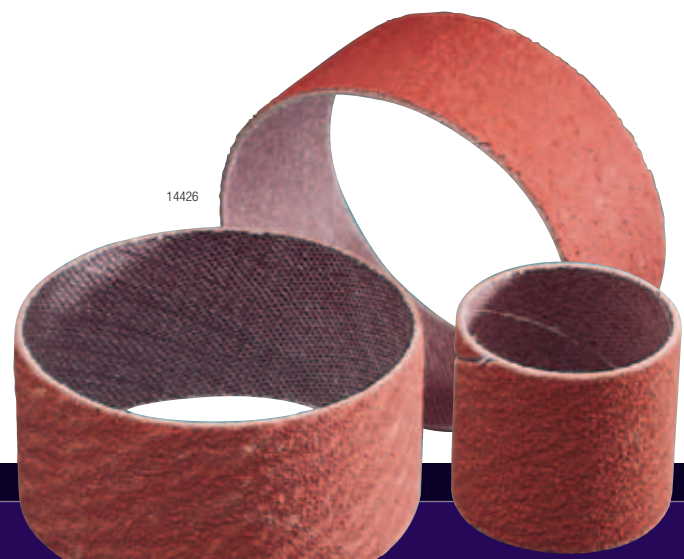

3M™ Bands

Great for getting at those hard-to-reach places and contours. Ideal for removing parting lines, imperfections and burrs. Use with 3M™ Die Grinders and 3M™ Rubber Slotted Expander Wheel or 3M™ Rubber Cushion Polishing Wheel.

3M™ Bands 341D

- Aluminum oxide on and X wt. cloth backing
- Fast cut and long life
- General purpose evenrun bands at a value price

UPC	Grade	Max. RPM	Dia. x W	Qty./Case
051144-40243-4	P80	23,000	1/4" x 1/2"	100
051144-97428-3	P120			
051144-27446-7	P36	30,000	1/2" x 1/2"	
051144-40228-1	P60			
051144-40227-4	P80			
051144-40252-6	P120			
051144-97458-0	P36	15,000	1/2" x 1"	
051144-40225-0	P60			
051144-40224-3	P80			
051144-11973-8	P120			
051144-11976-9	P36	17,000	3/4" x 1"	
051144-40221-2	P60			
051144-40220-5	P80			
051144-40219-9	P120			
051144-11977-6	P36	10,000	3/4" x 1-1/2"	
051144-40241-0	P80			
051144-40214-4	P36	18,000	1" x 1"	
051144-40211-3	P60			
051144-40210-6	P80			
051144-40208-3	P120			
051144-40207-6	P36	10,000	1" x 1-1/2"	
051144-11980-6	P60			
051144-40205-2	P80			
051144-40203-8	P36			
051144-40202-1	P60	14,000	1-1/2" x 1"	
051144-40200-7	P36			
051144-40197-0	P60	10,000	1-1/2" x 1-1/2"	
051144-40196-3	P80			
051144-40274-8	P120			

3M™ Bands 747D

- 3M™ Ceramic Aluminum Oxide blend abrasive grain on an X wt. cloth backing
- Long life and fast cut
- Contains grinding aid for cooler cutting on heat sensitive alloys

UPC	Grade	Max. RPM	Dia. x W	Qty./Case
051144-80765-9	50	15,000	1/2" x 1"	100
051144-80769-7	60			
051144-80773-4	80			
051144-80766-6	50	18,000	1" x 1"	
051144-80770-3	60			
051144-80774-1	80			
051144-80782-6	P120			
051144-80771-0	60	11,000	2" x 1"	
051144-80775-8	80			
051144-80783-3	P120			